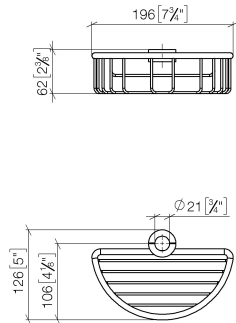

Shower basket for subsequent mounting on riser - Chrome

IMO

82 290 970

- width 200mm
- height 62 mm
- 125mm projection

Fits: IMO, LULU, MADISON, MEM, TARA, CL.1, LISSÉ, VAIA, META, CYO

	Chrome	82 290 970-00
	Brushed Platinum	82 290 970-06
	Platinum	82 290 970-08
	Durabrand (23kt Gold)	82 290 970-09
	Dark Chrome	82 290 970-19
	Light Gold	82 290 970-26
	Brushed Light Gold	82 290 970-27
	Brushed Durabrand (23kt Gold)	82 290 970-28
	Matte Black	82 290 970-33
	Brushed Bronze	82 290 970-42
	Brushed Champagne (22kt Gold)	82 290 970-46
	Champagne (22kt Gold)	82 290 970-47
	Brushed Chrome	82 290 970-93
	Brushed Dark Platinum	82 290 970-99

82 290 970

mm [inches]

82 290 970

Spare parts list

No.	Item Number	Name	Quantity used	Delivery time
1	09 30 30 054 90	screw	4	2
2	08 17 97 520-00	holder	1	10
3	08 18 40 520 90	sleeve	1	2
4	08 18 40 521 90	sleeve	1	2
5	08 18 90 908-00	basket	1	60