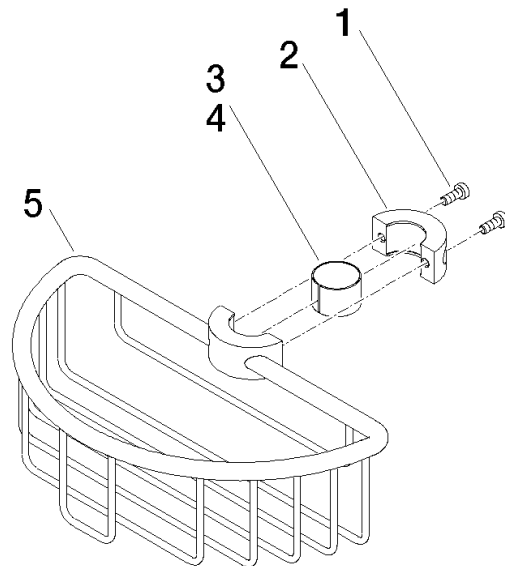

Shower basket for subsequent mounting on riser - Chrome

IMO

82 290 970

- width 200mm
- height 62 mm
- 125mm projection

Fits: IMO, LULU, MADISON, MEM, TARA, CL.1, LISSÉ, VAIA, META, CYO

	Chrome	82 290 970-00
	Brushed Platinum	82 290 970-06
	Platinum	82 290 970-08
	Durabrand (23kt Gold)	82 290 970-09
	Dark Chrome	82 290 970-19
	Light Gold	82 290 970-26
	Brushed Light Gold	82 290 970-27
	Brushed Durabrand (23kt Gold)	82 290 970-28
	Matte Black	82 290 970-33
	Brushed Bronze	82 290 970-42
	Brushed Champagne (22kt Gold)	82 290 970-46
	Champagne (22kt Gold)	82 290 970-47
	Brushed Chrome	82 290 970-93
	Brushed Dark Platinum	82 290 970-99

82 290 970

mm [inches]

82 290 970

Spare parts list

No.	Item Number	Name	Quantity used	Delivery time
1	09 30 30 054 90	screw	4	2
2	08 17 97 520-00	holder	1	10
3	08 18 40 520 90	sleeve	1	2
4	08 18 40 521 90	sleeve	1	2
5	08 18 90 908-00	basket	1	60